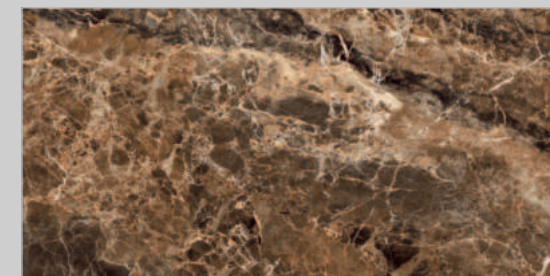

EMPRADOR FUME