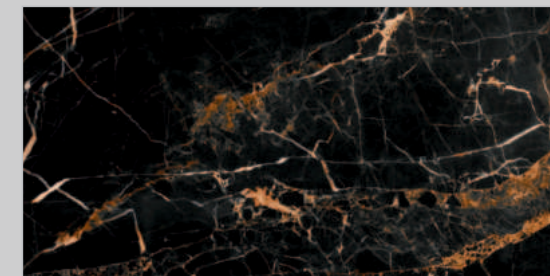

UBERT WHITE

\* Touch the QR to unlock 360° view.

STONE CRAFT

PATAGONIA NATURAL

**GEM** COLLECTION

Wall & Floor : Stone Craft  
Surface : Gem

\* Touch the **QR** to unlock 360° view.

SILEX