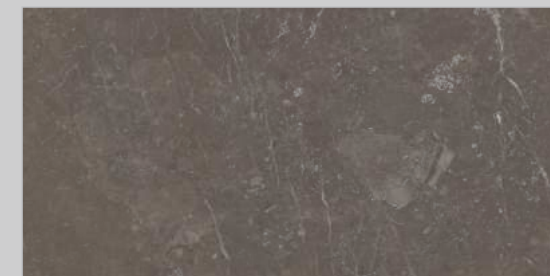

**VARMORA**

TILES • BATHWARE

INFINITY VIBE PEARL

\* Touch the QR to unlock 360° view.

INFINITY VIBE TUSK

\* Touch the QR to unlock 360° view.

ROCKER COLLECTION

Wall : Floor : Infinity Vibe Tusk  
Surface : Rocker