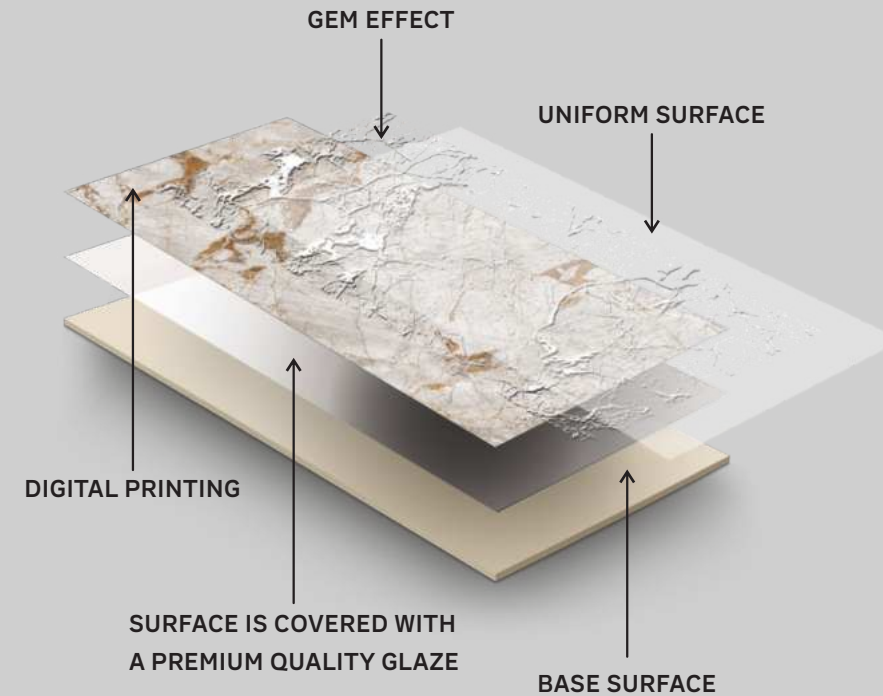

## INTRODUCING GEM COLLECTION BY VARMORA - WHERE LUXURY MEETS INNOVATION.

Like precious gems, these tiles radiate opulence and sophistication, transforming spaces with elegant flair. Meticulously crafted by Varmora, the Gem Surface showcases a dual-surface effect in each tile, harmonising embossed glossiness with subtle matte refinement. This distinctive combination adds depth and character, igniting creativity in interior design. Elevate your spaces with Varmora's Gem Surface's brilliance, where luxury and innovation converge, offering an unmatched aesthetic experience that redefines elegance.