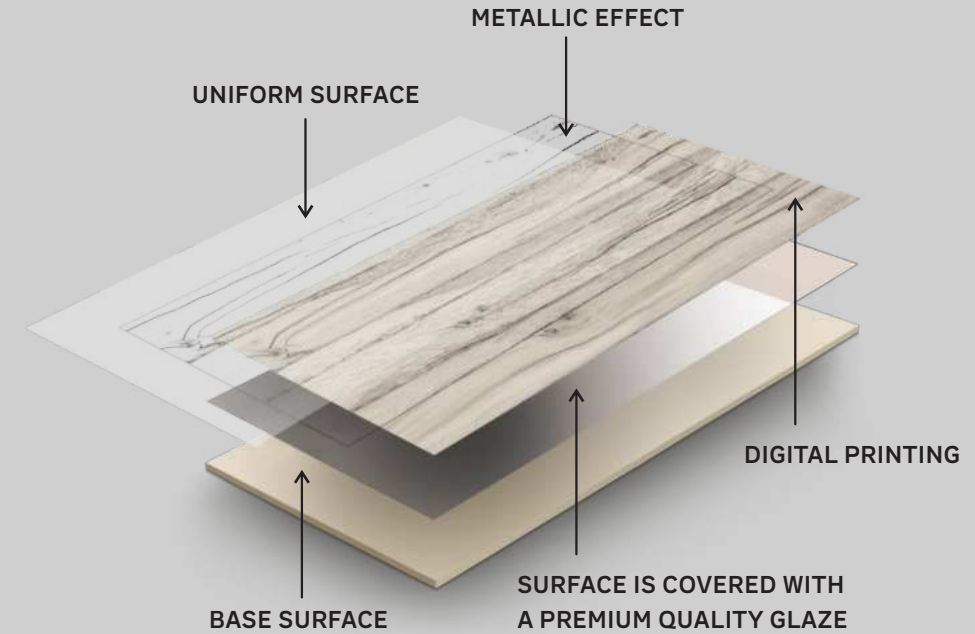

DISCOVER VARMORA'S METTALLO COLLECTION:
A FUSION OF NATURE'S ALLURE
AND METALLIC BRILLIANCE.

These tiles redefine design with a dual metallic effect, ranging from a subtle shimmer to a mirror-like finish. Crafted for elegance and endurance, they boast high resistance (R9), enduring time and foot traffic. The tiles replicate aged, rusted metals, reflecting light in captivating ways. Baked at high temperatures, their glazes and inks offer lasting, vibrant finishes. Imported with utmost precision, these materials epitomise quality. Transform your space into a haven of modern design, where nature harmonises seamlessly with metallic artistry through the captivating Mettallo Collection.

METTALLO
INSPIRATION