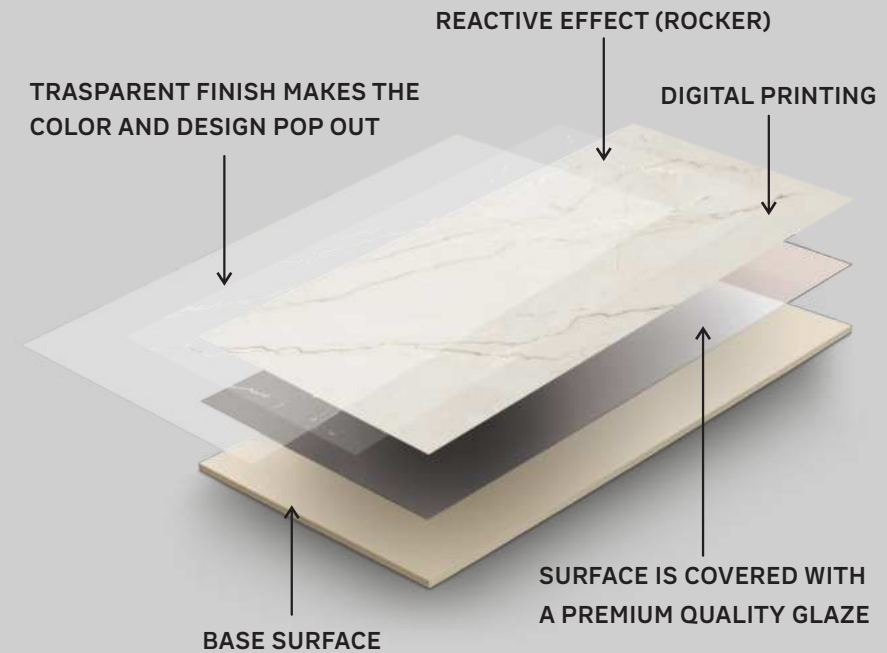

INTRODUCING THE CAPTIVATING
ROCKER COLLECTION: AN EMBODIMENT
OF ELEGANCE THAT ELEVATES ANY LIVING SPACE.

Experience the unparalleled punch of these tiles as they redefine interior design by seamlessly blending aesthetics and practicality. With a steadfast focus on safety, the collection offers a non-slip surface, ensuring secure footing, complemented by remarkable abrasion resistance for the enduring charm. The beauty of these tiles is effortless to maintain, requiring minimal upkeep while retaining their dazzling allure. From walls to floors, the "Rocker Collection" demonstrates its versatility. Crafted with meticulous artistry, the digital embossed effect adds an alluring tactile dimension, complemented by a unique glaze that amplifies visual appeal.