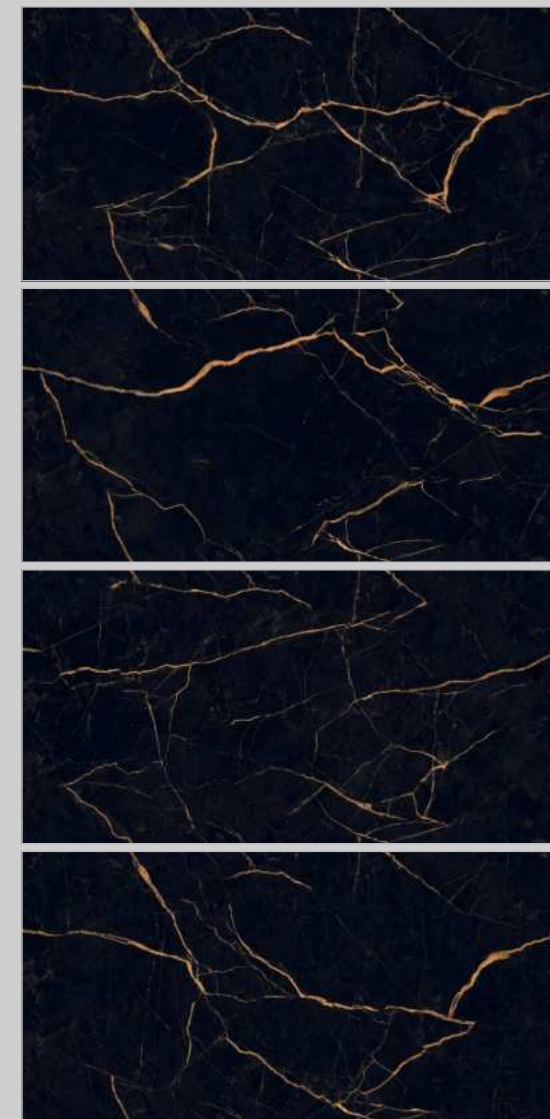

LEXUS BLACK

HIGH GLOSS COLLECTION

Wall : Black Potro  
Surface : High Gloss

Floor : Infinity Calcutta Paonazzo  
Surface : Gloss

\* Touch the QR to unlock 360° view.

INFINITY SOUL NERO

HIGH GLOSS COLLECTION