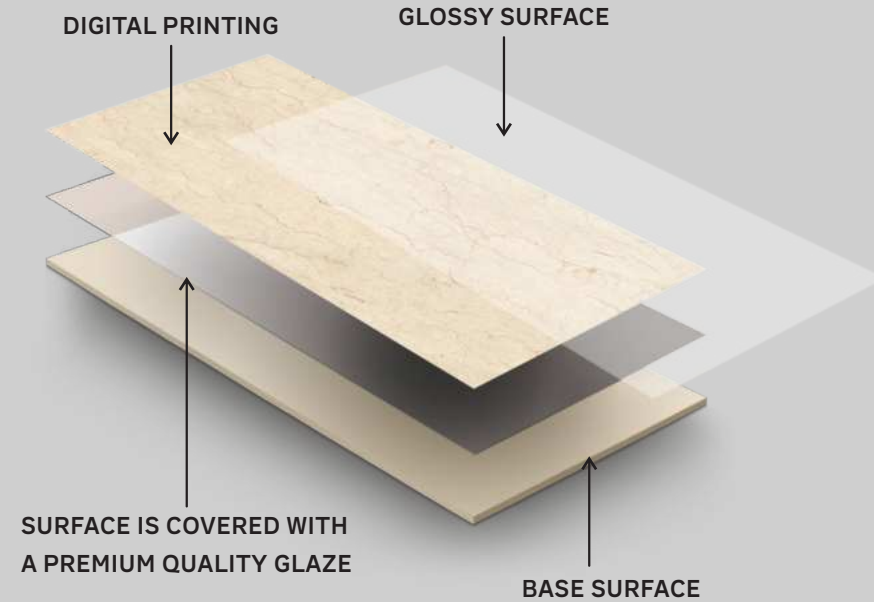

ABOUT VITRIFIED TILES:-

Vitrified tiles have become an ideal choice for modern spaces due to the myriad of features and application possibilities. The vitrified tiles are sturdy than ceramic tiles due to their mechanical strength and can be fired at higher temperatures. These tiles have low water absorption levels and are easy to clean. Vitrified tiles have seamless applicability as they can be used on walls, floors, indoors and outdoors. Above all, the vitrified tiles play a vital role in designing a home and perfectly replace natural stones like marble.

## INDEX

REDEFINING SPACES WITH  
EXCEPTIONAL COLLECTIONS

## ELEVATE YOUR SPACE WITH THE ELEGANCE OF VARMORA'S GLOSS COLLECTION

Gloss finish tiles, known for their shiny, reflective surfaces, elevate interior design elegantly. These tiles create an illusion of a larger space by reflecting light, making them ideal for small rooms. They come in diverse colours and patterns, fitting various aesthetics.