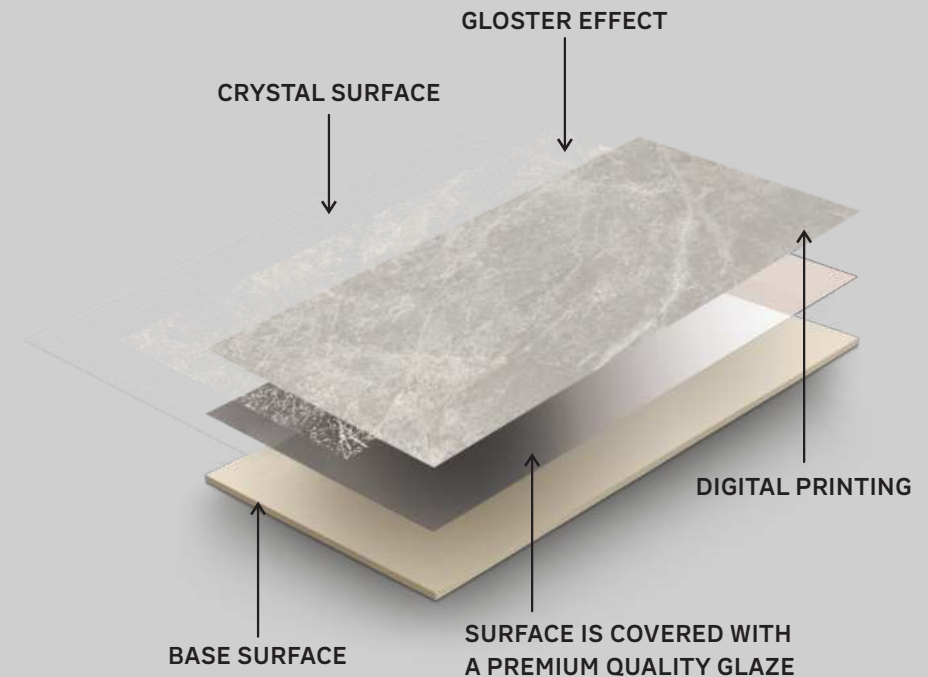

Elevate your interior spaces with the revolutionary Gloster Surface - a brilliance and captivating texture fusion. Experience the perfect synergy of glossy embossing and granilla touch, creating an exquisite surface that redefines sophistication. This unique dual-surface design within a single tile embodies creativity and distinction, setting a new standard in elegance. Discover the versatility of Gloster Surface as it graces both floors and walls, seamlessly marrying functionality and aesthetics.