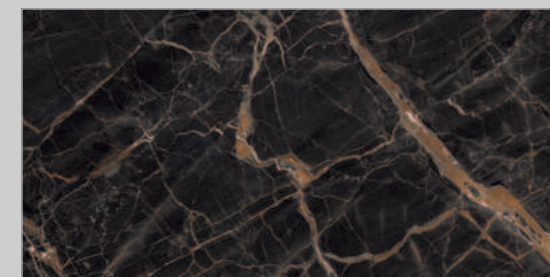

ALICE BLACK

GLOSTER COLLECTION

Floor : Dragon White
Surface : Gloster