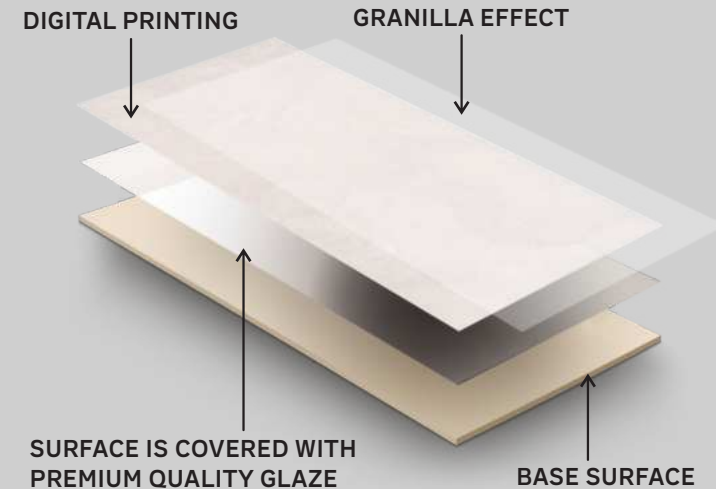

INTRODUCING THE PLAY MATT COLLECTION BY VARMORA: WHERE STYLE AND FUNCTION HARMONISE EFFORTLESSLY.

Discover the Play matt Collection tiles, combining matte elegance with innovative structure. Embrace sophistication with a subtle touch of shine strategically placed for a glare-free experience. Prioritizing safety, these tiles excel in the DCOF test, making them ideal for wet areas. Enjoy both aesthetic appeal and slip resistance in perfect harmony. The Play Matt Collection offers the best of both worlds—a matte surface with a delicate shimmer, ready to adorn walls and floors. Experience the balance of beauty and practicality.

These tiles feature vibrant, natural colors with captivating highlighters. Employing specific technology, these vivid hues are applied to the surface to achieve a harmonious and consistent appearance. Our tiles have successfully passed the DCOF test, ensuring their suitability for spaces susceptible to water, oil, or grease exposure. Elevate your surroundings with the Play Matt Collection's combination of style, safety, and vibrant elegance.