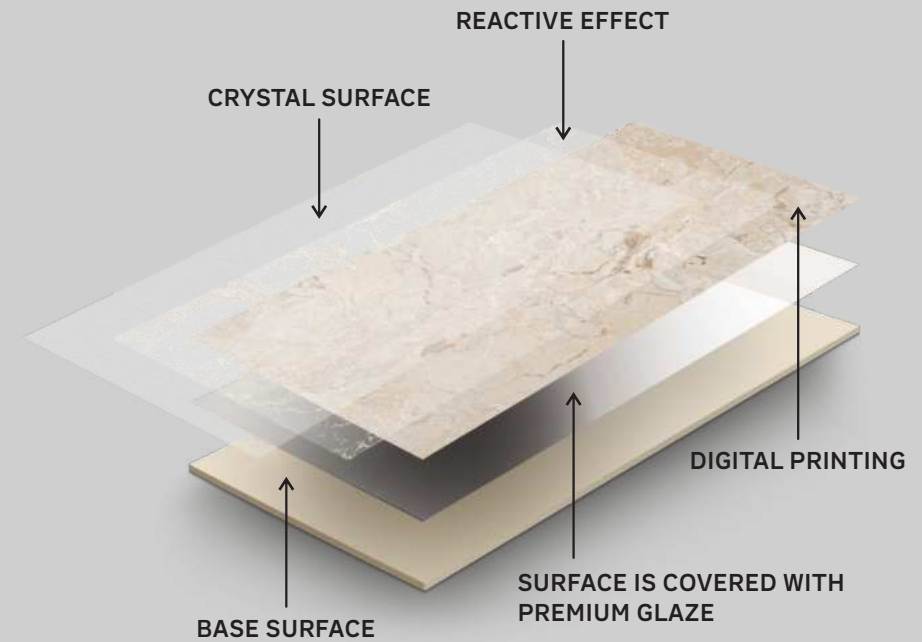

INTRODUCING THE UNIGLOW COLLECTION BY VARMORA: WHERE ELEGANCE MEETS UNIOUENESS!

Experience the enchanting blend of elegance and distinctiveness in Varmora's Uniglow Collection. Revel in the allure of its Sugar Shiny Surface, adorned with designs mirroring sugar granules and motifs boasting dazzling colour schemes. This innovation, a first in India by VARMORA, undergoes meticulous crafting to achieve its surface brilliance, imparting a naturally perfect look. Ideal for both walls and floors, the Uniglow Collection adds a touch of allure to any space. Draw inspiration from its sugar and glitter surface, allowing for endless creative applications. Elevate your surroundings with a radiant sparkle today!

UNIGLOW
INSPIRATION