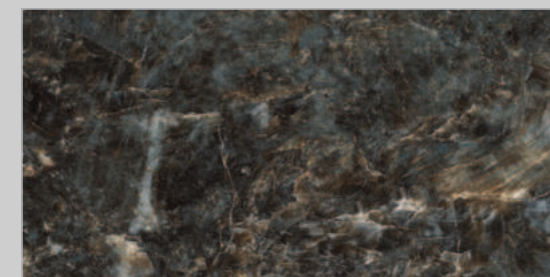

CLOMAX AQUA

\* Touch the QR to unlock 360° view.

CASTANO AQUA

CASTANO NERO

CENEFA MALACHITE

ERGON AQUA

HIGH GLOSS COLLECTION

Wall & Floor : Castano Aqua  
Surface : High Gloss