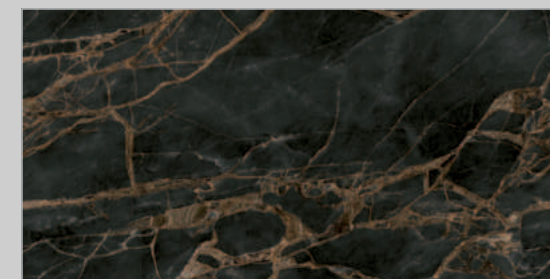

GLOSTER COLLECTION

Floor : Flacko Grey  
Surface : Gloster

\* Touch the QR to unlock 360° view.

VIVIAN WHITE

MONOLITH GREY

HARVEST GREY

INFINITY SERGIO NERO

**GLOSTER COLLECTION**