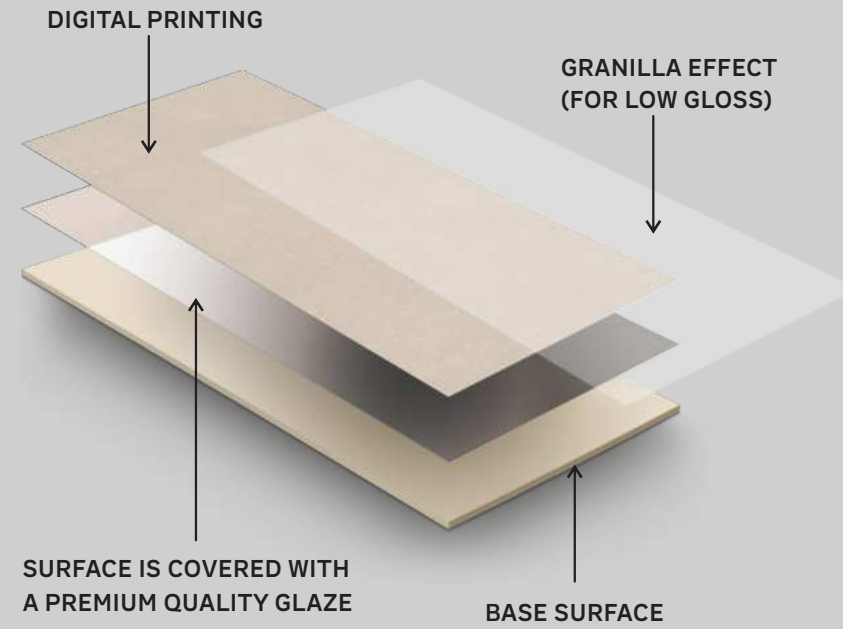

INTRODUCING THE NOVEL COLLECTION BY VARMORA: WHERE NATURE'S DESIGN TAKES CENTER STAGE.

Inspired by the elegance of natural stone, this collection offers a surface with low reflection, mimicking the untouched beauty of rocks. Resistant to stains, these tiles enhance spaces with their understated matte sparkle while providing slip resistance (up to R9) for safety with style. Crafted with a unique glaze material, these tiles achieve their low gloss surface. Elevate your surroundings with the Novel Collection, a perfect blend of nature and innovation, ideal for wet areas, outdoor spaces, and high-traffic commercial zones.