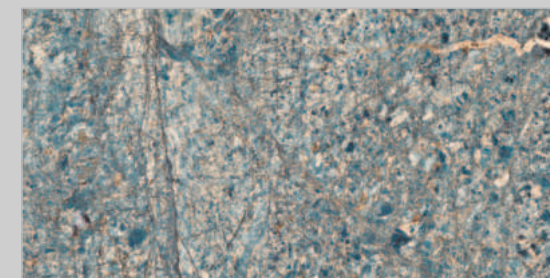

HIGH GLOSS COLLECTION

Floor : Perlato Black  
Surface : High Gloss

PERLATO BLACK

QUANTIC AQUA

REFAEL BLUE

OLYMPOS AZUL

\* Touch the QR to unlock 360° view.

ROXY BLACK